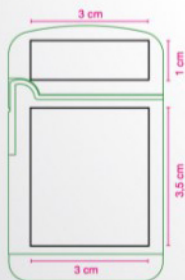

PROMOTION & PRINT

PRINT AREA
EASY TORCH 8

Do you want your own Branding on Lighters?

We design your individual lighter in different kinds of finishing options:

- 1-4 Colour Print
- UV Print
- 3D Print
- Laser engraving

No problem – just contact us!

Color up your Life!