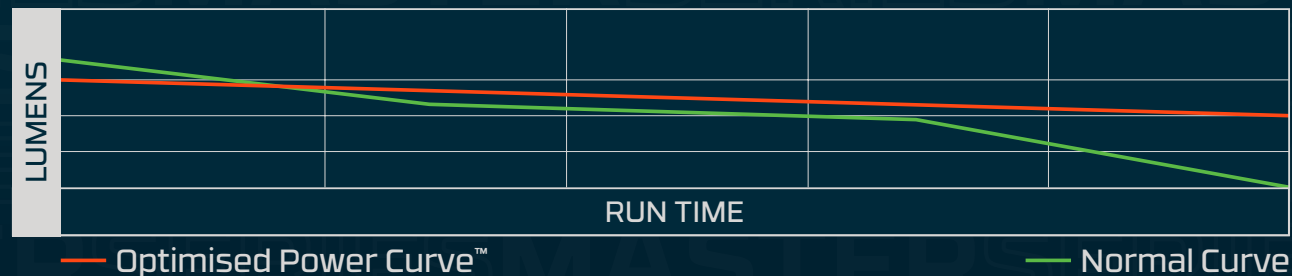

Optimised Power Curve™ efficiently utilizes battery power to provide a steadier and more consistent light beam.

Smart Power Control™ creates a seamless transition through light modes to extend battery life.