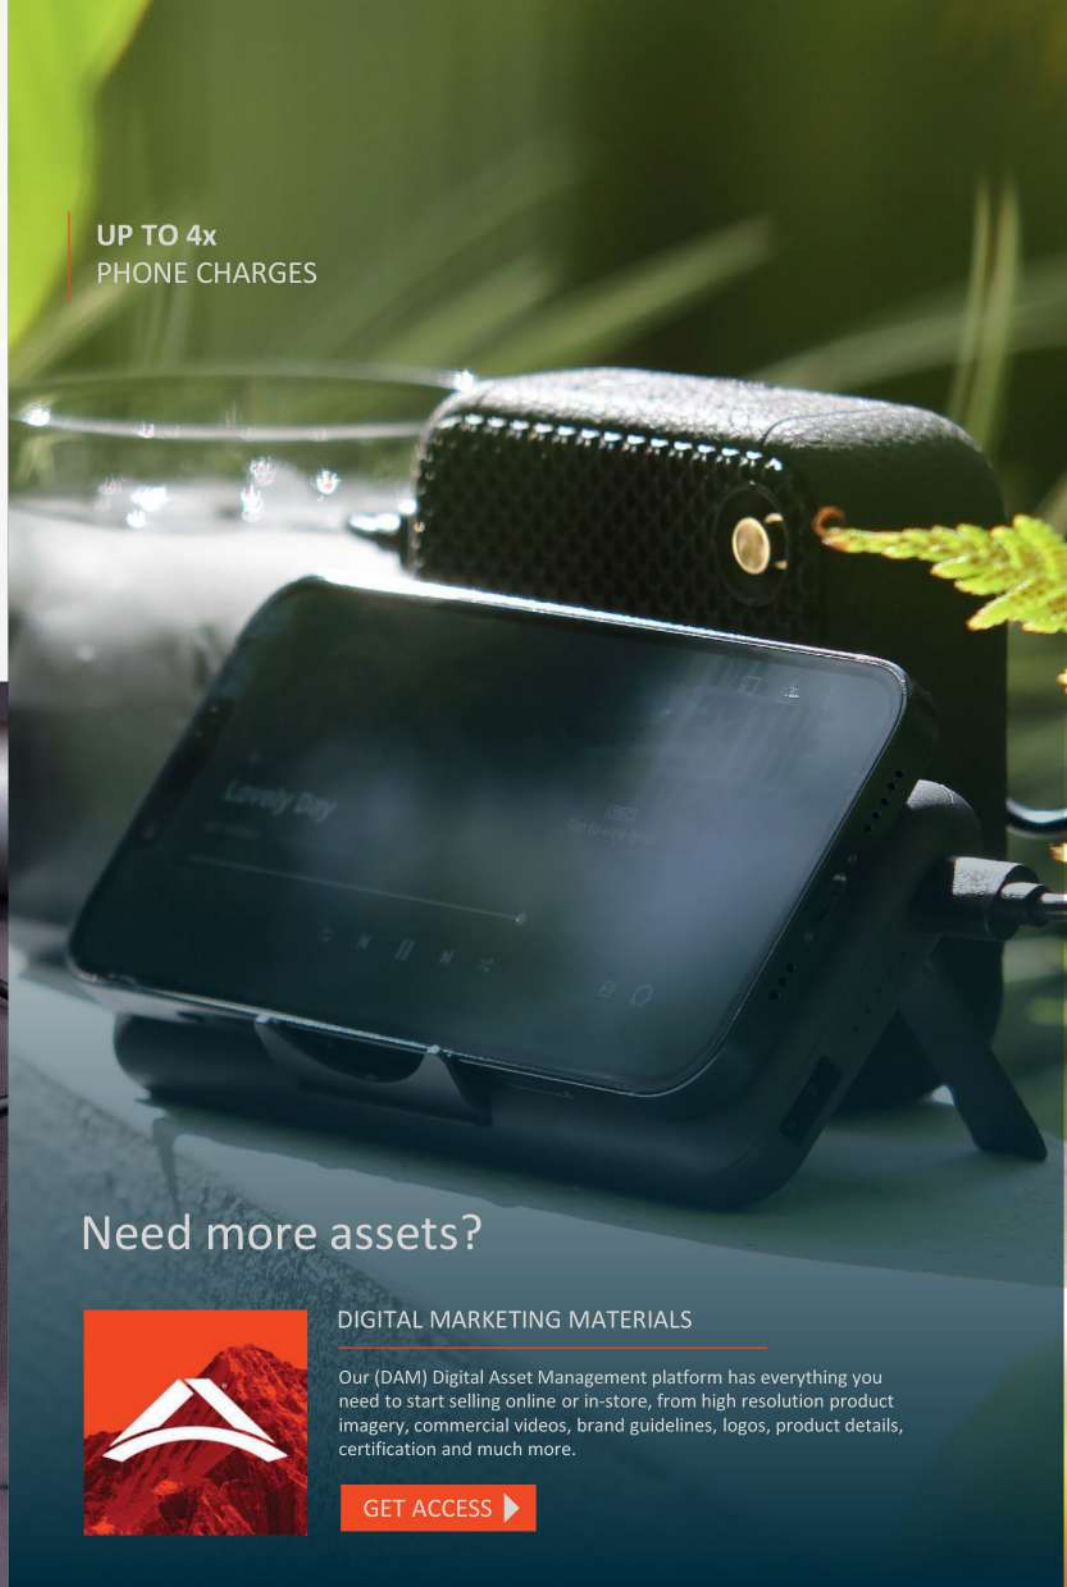

UP TO
4X Phone charges*

POS DISPLAY AVAILABLE

NATRALOCK PACKAGING

10K POWERBANK
WIRELESS

PERFECT FOR
ON-THE-GO POWER

LIGHTWEIGHT
& COMPACT

UP TO 4x
PHONE CHARGES

Need more assets?