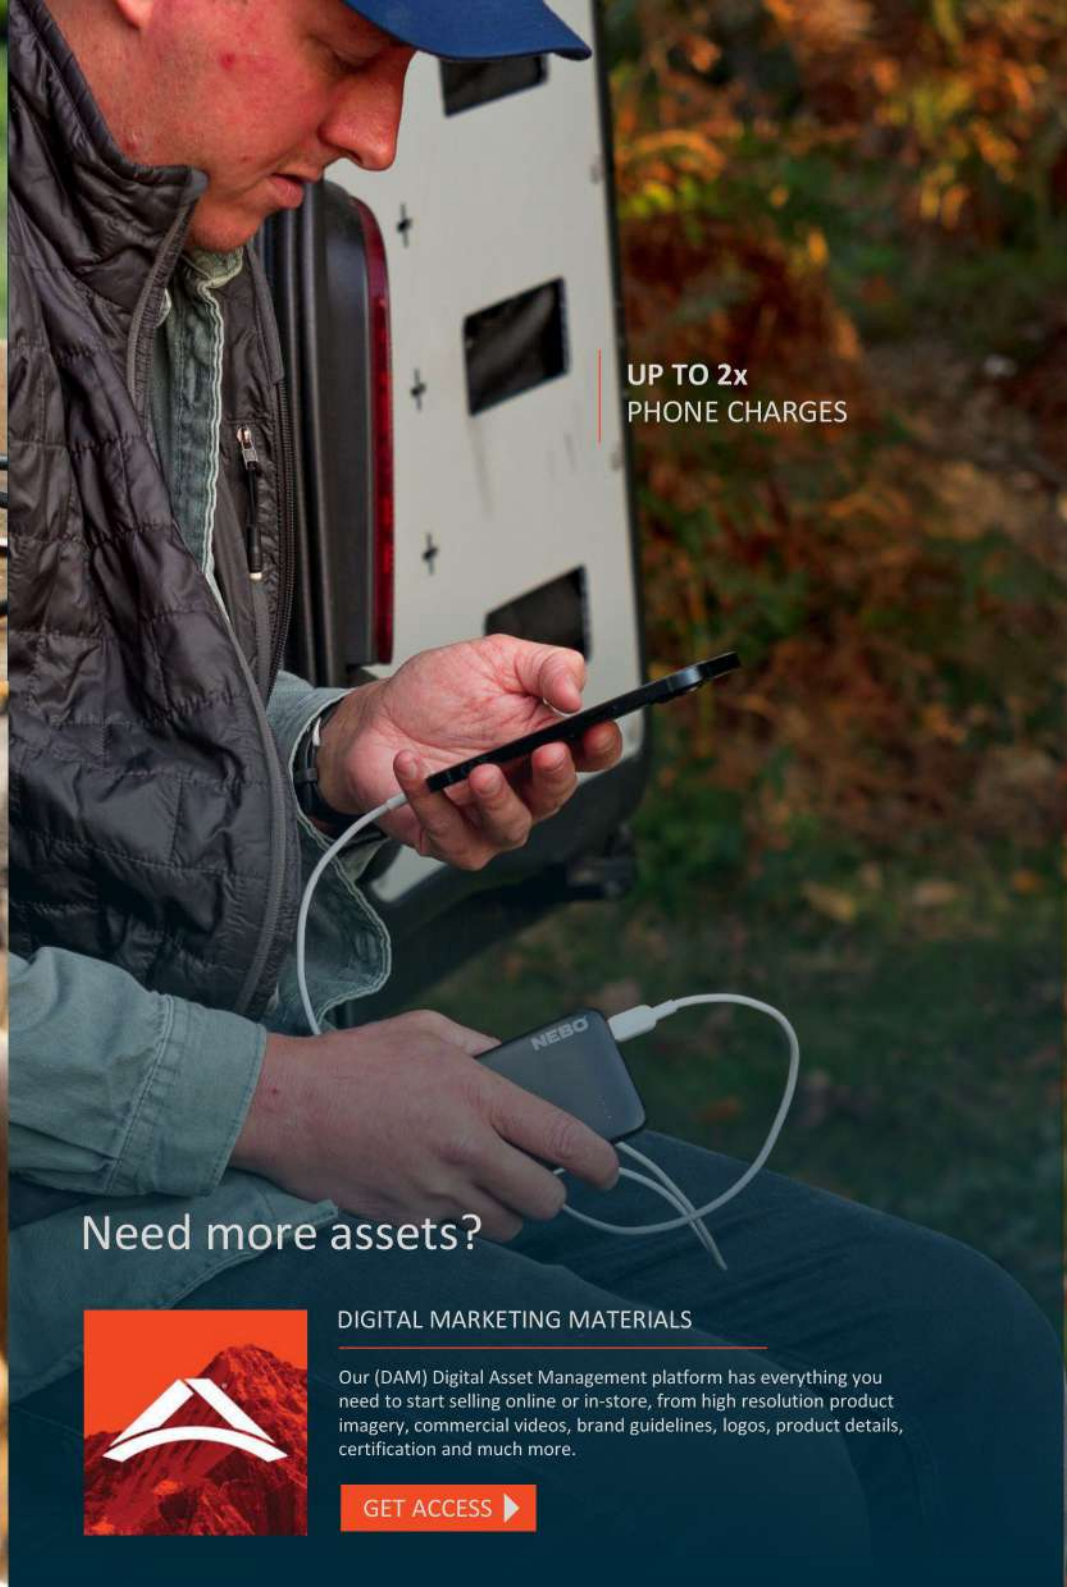

*BASED ON INTERNAL TESTING WITH IPHONE 8.
 RESULTS MAY VARY BY DEVICE AND CONDITIONS.

POS DISPLAY AVAILABLE

NATRALOCK PACKAGING

5K POWER BANK

PERFECT FOR
ON-THE-GO POWER

UP TO 2x
PHONE CHARGES

LIGHTWEIGHT
& COMPACT