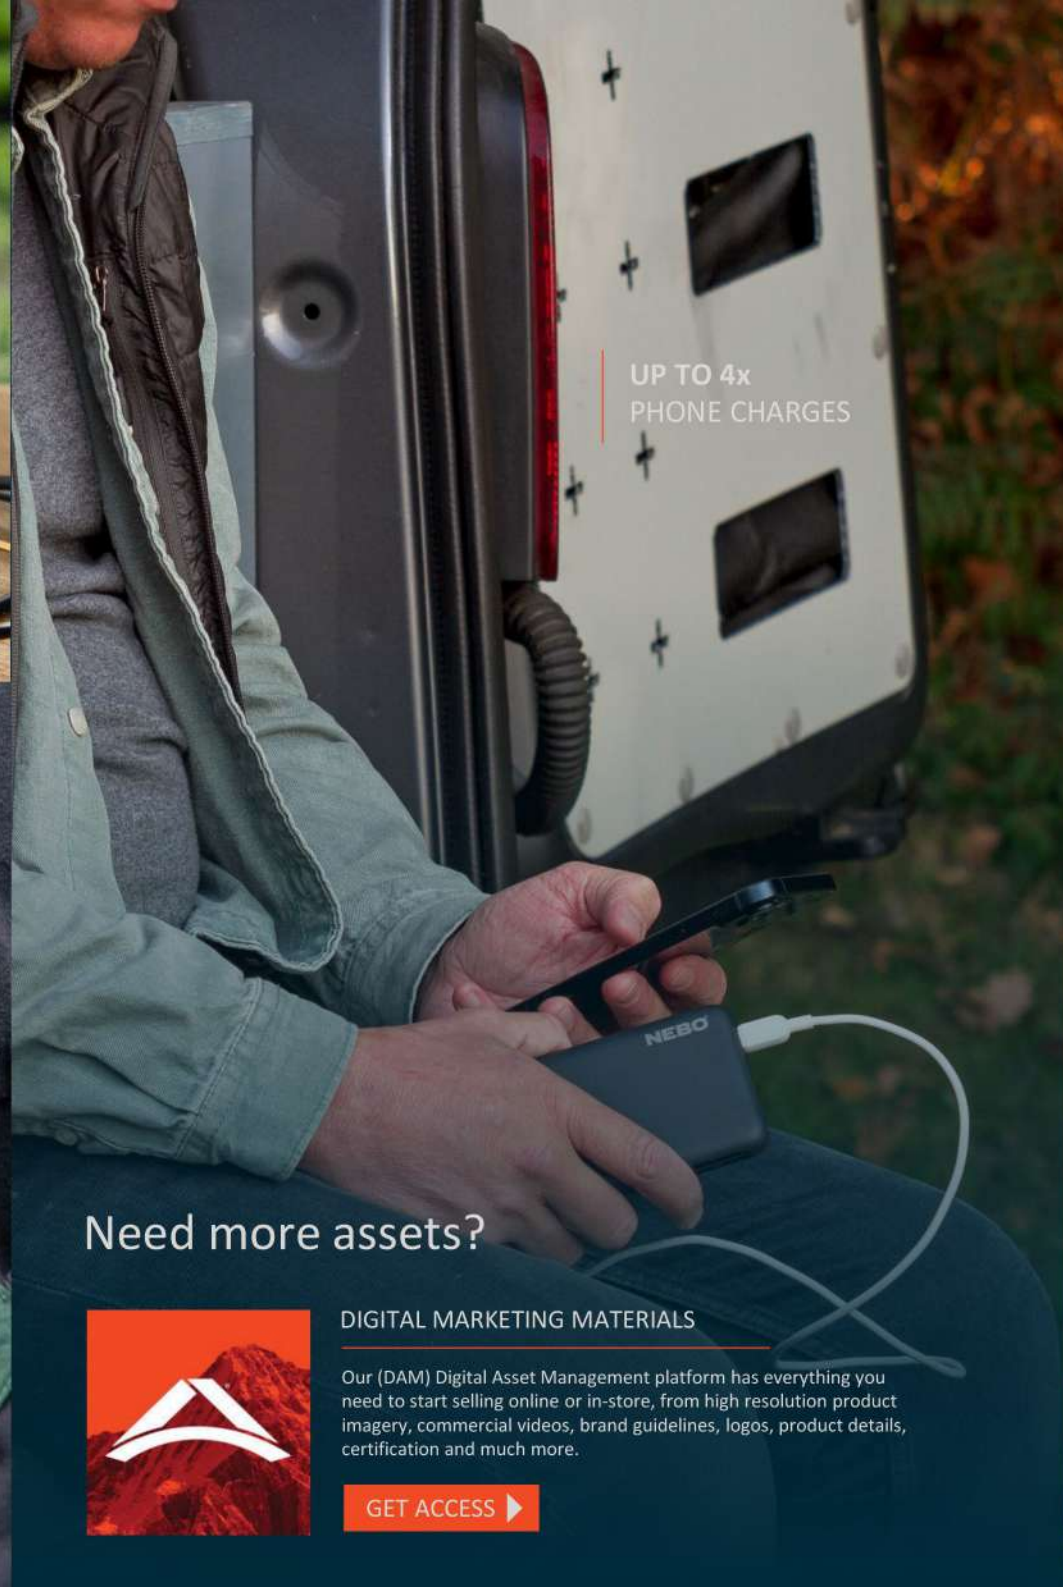

UP TO 4x
PHONE CHARGES