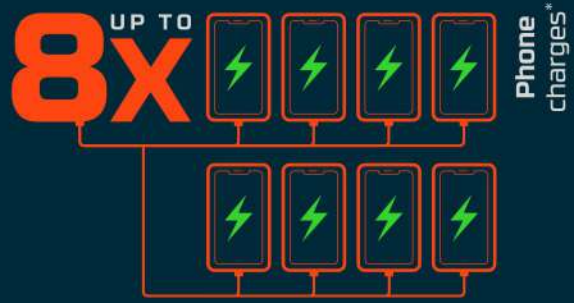

POS DISPLAY AVAILABLE